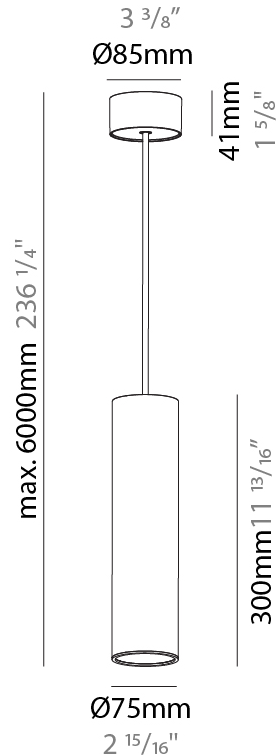

GENERAL

Series: Hangover
Subseries: Hangover Monopoint Surface Canopy
Brand: Prolicht
Division: Architectural
Mounting Type: Suspension
Mounting Location: Ceiling
Subcategory: Pendant

PHYSICAL

Shape: Cylinder
Diameter (mm): 75
Diameter (in): 2 ¹⁵/₁₆
Height (mm): 300
Height (in): 11 ¹³/₁₆
Max. Overall Height (mm): 2300
Max. Overall Height (in): 90 ⁹/₁₆
Light Distribution: Downlight
Diffuser: Shine Ring 0-6
Fixture Finish: SSR / BKV / CWI / CRY / HAB / UFT / ITA / RUA / FTG / MYG / LOD / PUS / FRO / FUP / KIA / POP / BLS / SPG / MEY / GOH / GUM / CHC / COM / ABZ / JAG / OBR / MOS / ROR
Fixture Material: Aluminum
Cable Details: 2000mm / 6000mm Cable in White / Black / Orange / Red

ELECTRICAL

Lamp Type: LED (Zhaga Standard)
Input Wattage (W): 10.9
Total Output Wattage (W): 9
Dimming: Non-Dimmable
Driver Included: Yes
Driver Location: Integrated
Driver Type: Constant Current
Driver Class: Class 2
Housing: ENCP3
Input Voltage (V): 120
Constant Current (MA): 500
Upon Request: Remote: 0-10Vdc dimming / Phase dimming 120Vac

LED

Number of LEDs: 1
Color Temperature (°K): 2700 / 3000 / 4000
Max. Delivered Lumen (lm): 923
CRI: >90 CRI
Efficiency (%): 86
Lamp Life (hrs): 50000

OPTICAL

Reflector: 18 / 36 / 52

RATINGS AND CERTIFICATIONS

Certified By: Certified for North American Standards
IP rating: IP20