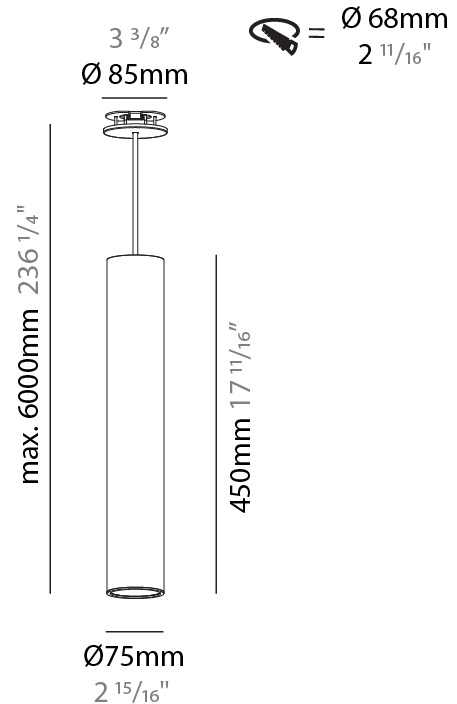

PHYSICAL

Shape: Cylinder
Diameter (mm): 75
Diameter (in): 2 15/16
Height (mm): 450
Height (in): 17 11/16
Max. Overall Height (mm): 2450
Max. Overall Height (in): 96 7/16
Light Distribution: Direct / Indirect
Diffuser: Shine Ring 0-6
Fixture Finish: SSR / BKV / CWI / CRY / HAB / UFT / ITA / RUA / FTG / MYG / LOD / PUS / FRO / FUP / KIA / POP / BLS / SPG / MEY / GOH / GUM / CHC / COM / ABZ / JAG / OBR / MOS / ROR
Fixture Material: Aluminum
Cable Details: 2000mm / 6000mmm Cable in White / Black / Orange / Red
Cut-out Measurements: 68mm / 2 11/16"

ELECTRICAL

Lamp Type: LED (Zhaga Standard)
Input Wattage (W): 19
Total Output Wattage (W): 17.2
Dimming: Non-Dimming / Phase Dimming (120vac Only)
Driver Included: Yes
Driver Location: Integrated
Driver Type: Constant Current - Universal
Driver Class: Class 2
Input Voltage (V): 120 - 277
Constant Current (MA): 500
Upon Request: (Not included - see components) Remote: 0-10Vdc dimming

LED

Number of LEDs: 1
Color Temperature (*K): 2700 / 3000 / 4000
Max. Delivered Lumen (lm): 923
CRI: >90 CRI
Lamp Life (hrs): 50000
Upon Request: ***3500K available in minimum quantities (larger quantities upon request)

OPTICAL

Reflector: 18 / 36 / 52

RATINGS AND CERTIFICATIONS

Certified By: Certified for North American Standards
IP rating: IP20